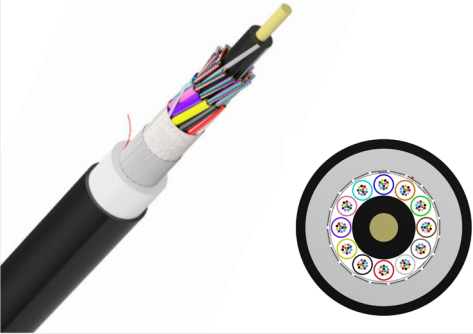

Typical Cable Design

Loose Tube

- Up to 24 fibres per buffer tube
- The hollow space is dry
- Tubes can be dry or gel-filled