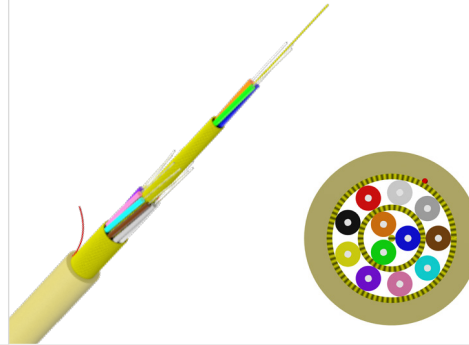

Typical Cable Design

Loose Tube

- Up to 24 fibres per buffer tube
- The hollow space is dry
- Tubes can be dry or gel-filled

Central Tube

- Several fibres are protected by one protective tubing
- The hollow space can be dry or filled with gel or swellable material

Tight Buffer

- Each fibre is individually protected with a thermoplastic coating of 700 µm or 900 µm (0.9 mm)
- The tight buffer is sensitive to tensile forces and temperature-related contractions (movements)